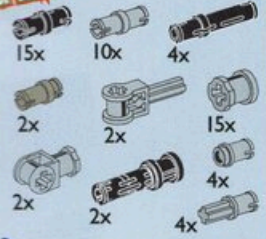

B. #5221 Motor Pack
Ages 7+. 55 pieces. \$39.99

All items Not available in any store

ACCESSORIES

AGES 7+

Includes instructions for robotic arm.

C. #5218 Pneumatic Pack
Ages 9+. 145 pieces. \$27.99

Limited Quantities! Order now!